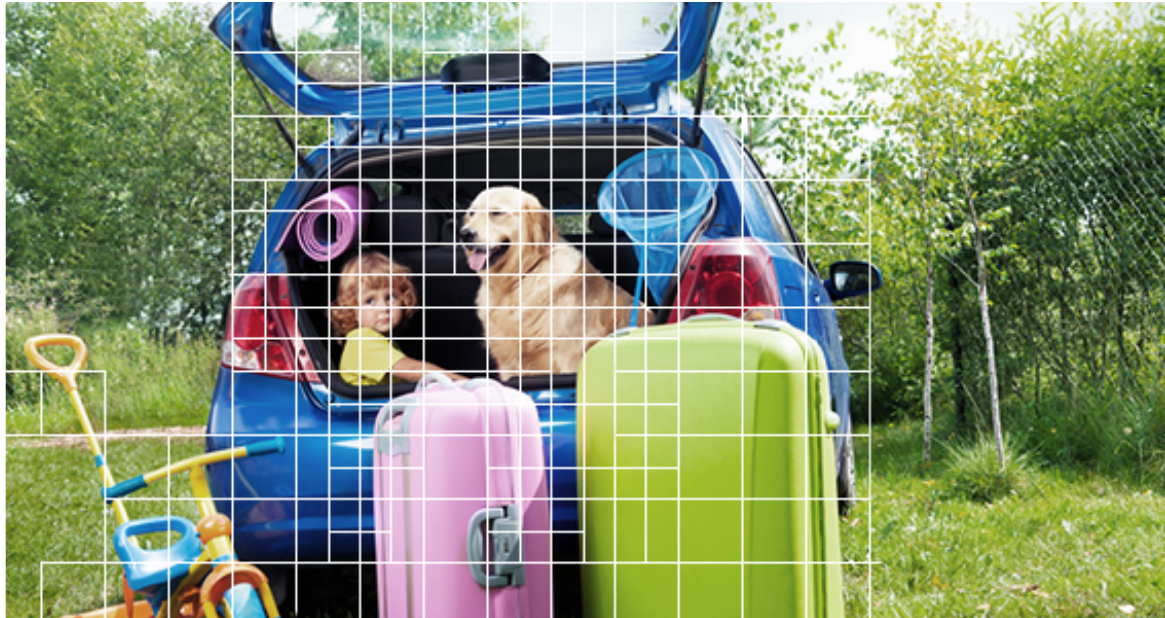

H.265 (Upgraded Video Compression)

Required Bandwidth

Required Storage Space