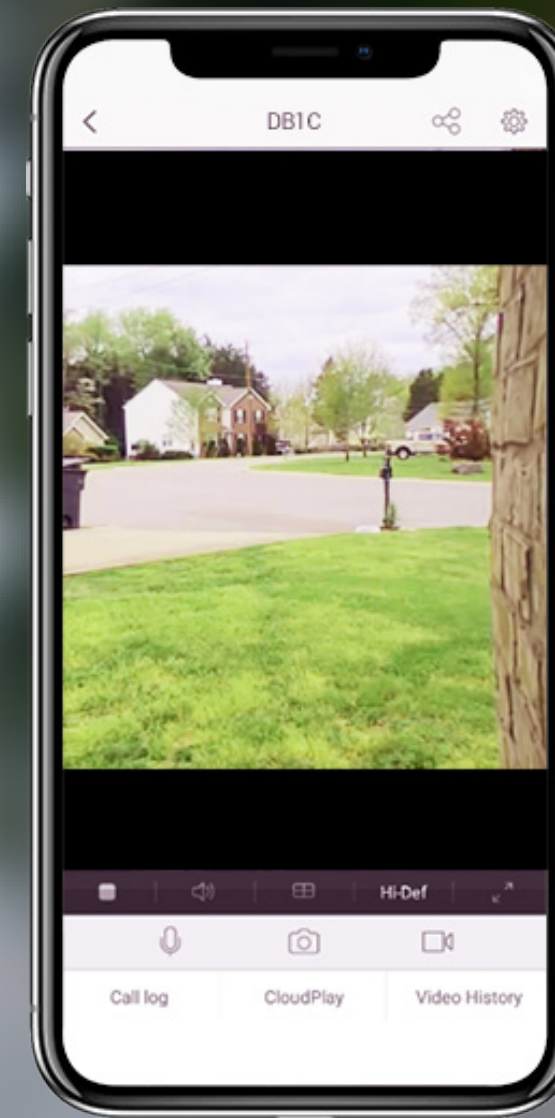

### Reliable protection at your doorstep.

Enjoy high-quality video chat with visitors and keep an eye on what's happening at your front door right through your phone. The DB1C is a powerful video doorbell with built-in artificial intelligence capability.

- |   |                                 |   |                                |   |                                    |
|---|---------------------------------|---|--------------------------------|---|------------------------------------|
| <b>FHD</b>  | 1080p                           |  | 170° Vertical Field of View    |  | AI-Powered Person Detection        |
|  | 2.4 GHz & 5 GHz Dual Band Wi-Fi |  | Two-Way Talk                   |  | Night Vision up to 5 m (16 ft.)    |
| <b>H.265</b>  | H.265 Video Compression         |  | IP65 Dust and Water Protection |  | Supports MicroSD Card up to 256 GB |

## See every detail you need to see.

---

The DB1C delivers 1080p video, bringing the rich precision and extraordinary images you would expect from EZVIZ.

## Covers every inch, from head to toe.

---

Featuring a 170-degree vertical view, the DB1C reliably records everything you need to see. Even a package on the ground will be clearly captured.